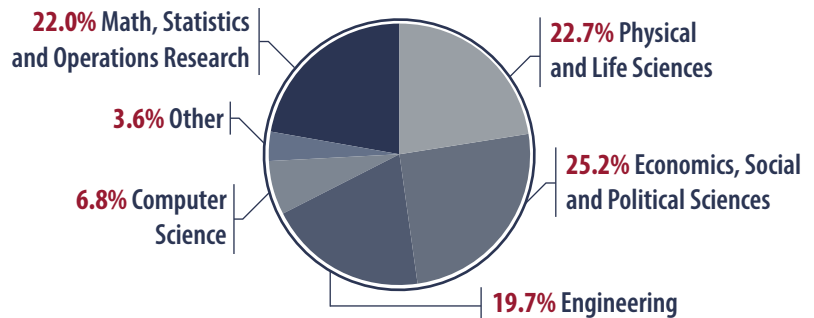

Founded in 1956, the Institute for Defense Analyses operates three Federally Funded Research and Development Centers.

Our locations across the United States

WE HAVE A STRONG ACADEMIC BACKGROUND

62% of our research staff hold **Doctorates**.

WE ARE HERE TO STAY

Retention rate of research staff **92%**

RECRUITING

~ 13,000 applications annually

200 hired

Recent graduate new hires come from across the country

Competitive **Summer Internship Program**